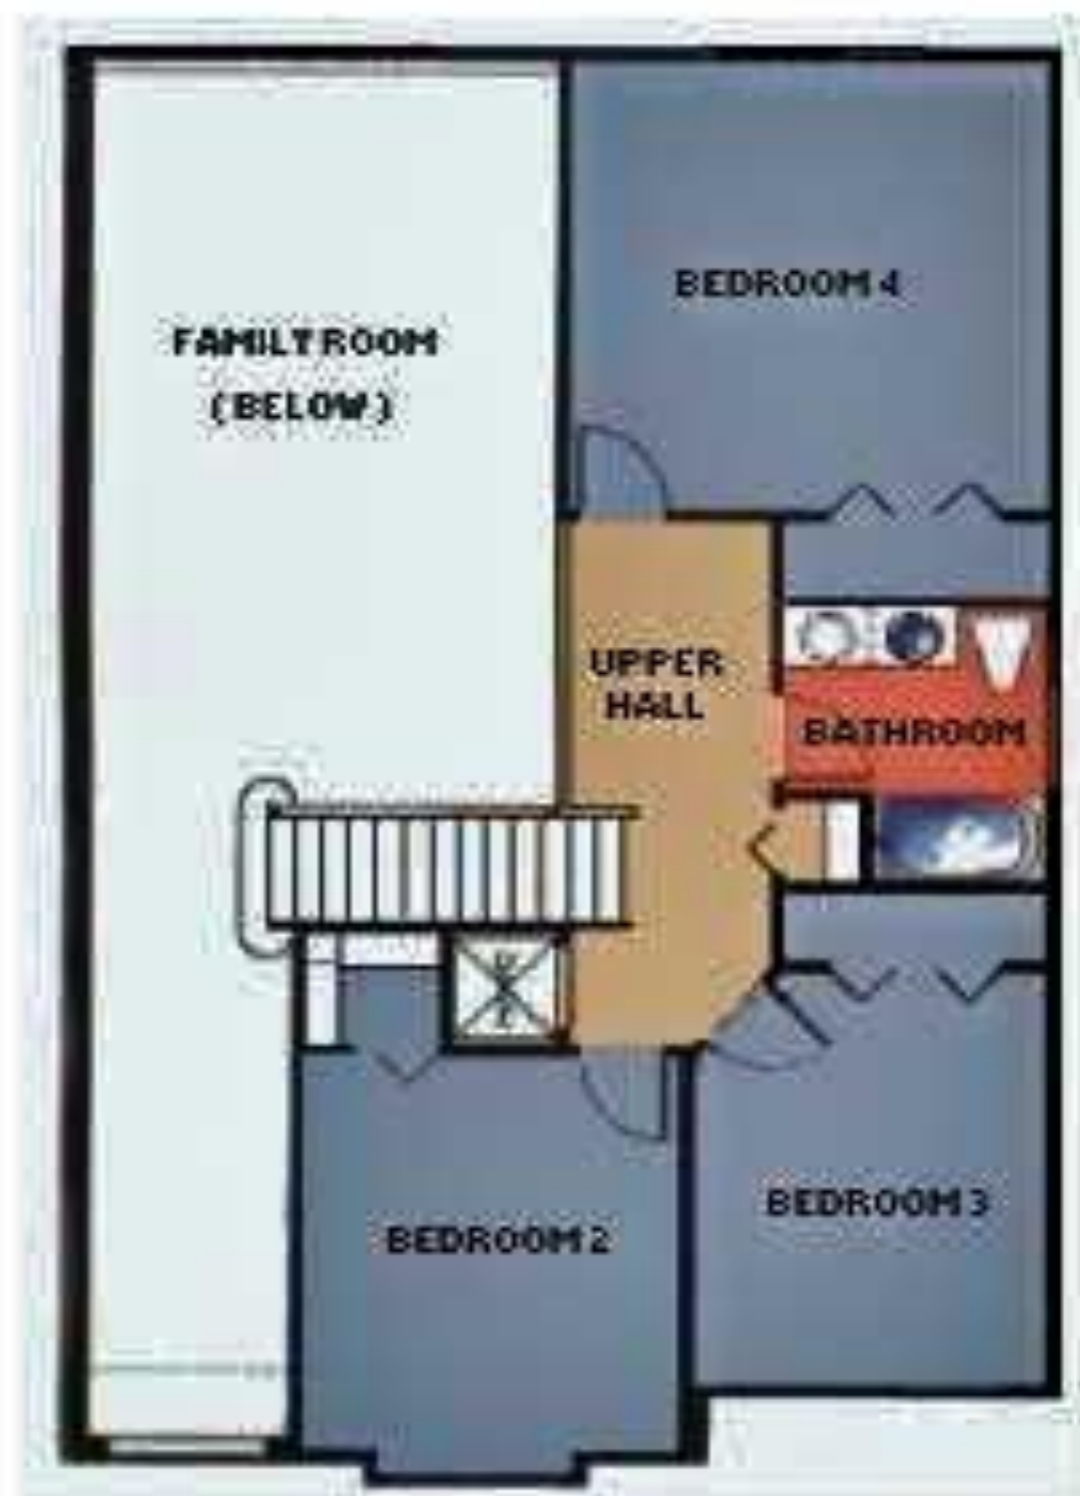

1444

WAL*MART
SUPERCENTER

OPEN 24 HOURS
FOOD CENTER

WAL*MART
27.99
24.99

Bob's
Carricades

314

314

Way